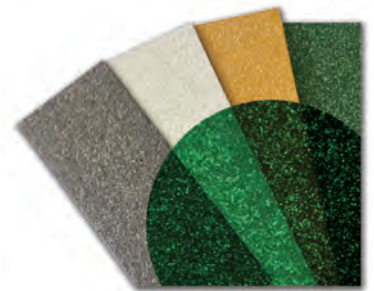

# Moon Deck Architectural Way Finding & Corp. Design

Let our creative team design and facilitate architectural wayfinding signage solutions that will uniquely assist with corporate branding, pedestrian safety, informative icons and directional signage only limited by imagination.

These services are available for both the Dual-Purpose Glow Linemarking and Glow Path range of products from our standard colour range although customized colour combinations can be modified for specific requirements.

#### Colour Range

Natural on Grey base

Luna White

Safety Yellow

Cycle-Lane Green